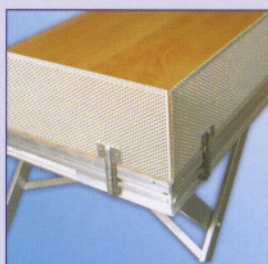

### Deko-Master<sup>®</sup> Vario

Scissors-type platform manufactured from aluminium-frame with a 22 mm deck, brown or colourless stained and screwed in tightly.

The alu-edge is equipped with nuts so that accessories could be fixed easily.

Scissors-construction from steel-tube, coated (standard: black or alu-colour > with additional price every wished RAL-colour is possible).

### Deko-Master<sup>®</sup> Integral

As Vario, but like model Alu-Integral that means height-adjustment at the top-sides of the platform.

The tubes between the feet on the long side - so called bottom-frame - allows the equipment with wheels.