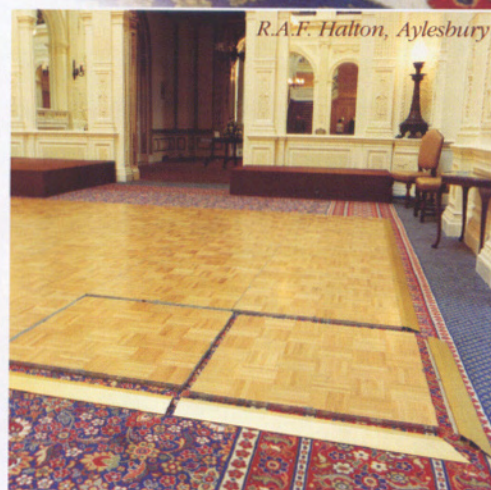

KLEU Profi-Dancing-Set

MOBILE PARQUET OVERLAY FLOOR SYSTEM

For hotels, general purpose rooms, gymnasiums, schools, clubs and youth centres etc. Quickly and easily laid over existing floor surfaces, equally quickly lifted and simply stored in a small space on its own trolley.

- Mosaic Oak with either polished or waxed surface
- Universally interconnecting plates.
- Aluminium surround which gives protection and longevity.
- Efficient interlocking by groove and over centre cam fastening which will not disengage during use.
- Tapered aluminium edging for strength and safety.
- Anti-slip underside.
- Transport storage trolley.

R.A.F. Halton, Aylesbury

Technical details:

Size: Plates 950 x 950mm. Frieze: 100mm wide.

Weight: 18 kg

Storage height: 26mm per plate.

Material: Aluminium, timber.

Decking: Mosaic Oak or Muten brown.

Other special finishes on request.